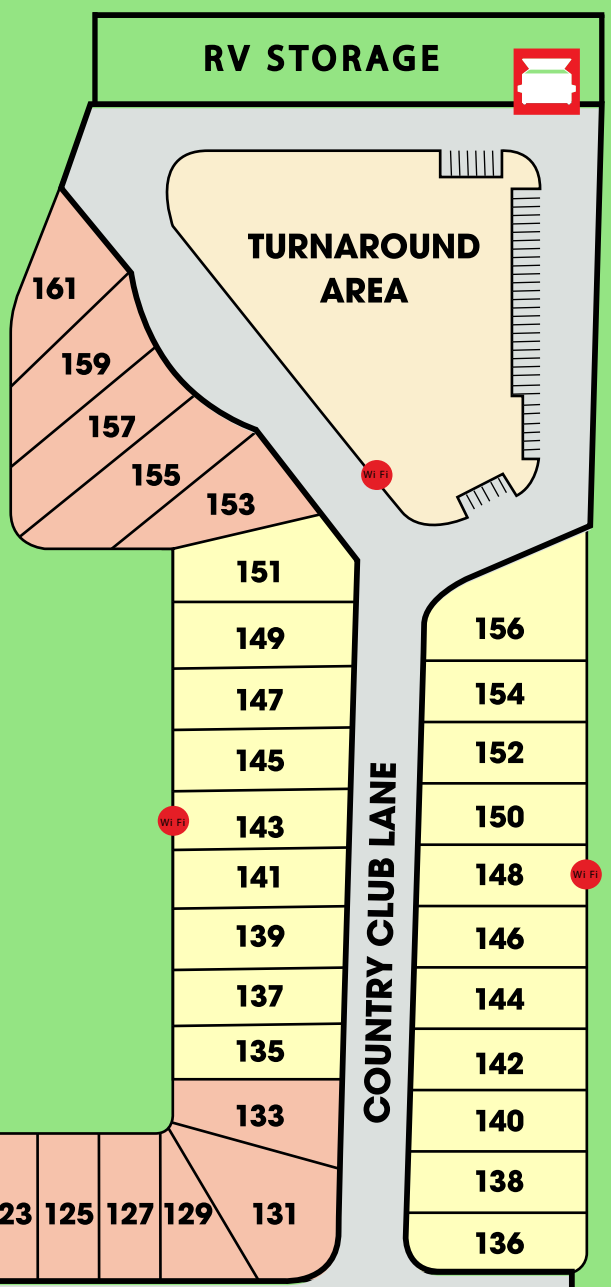

**GOLF CLUB**

Horseshoe Pits

REGISTRATION

OFFICE

PROPANE

PLAYGROUND

PET RUN

POOL RECREATION PAVILION

LAUNDRY

PICKLE BALL COURTS

PET RUN

N. COUNTRY CLUB DRIVE

PET AREA OFF-LEASH AREA IN FIELD ONLY ACCOMPANIED

N. COUNTRY CLUB DRIVE

RV STORAGE

TURNAROUND AREA

COUNTRY CLUB LANE

PHASE 2

PHASE 2

PHASE 2