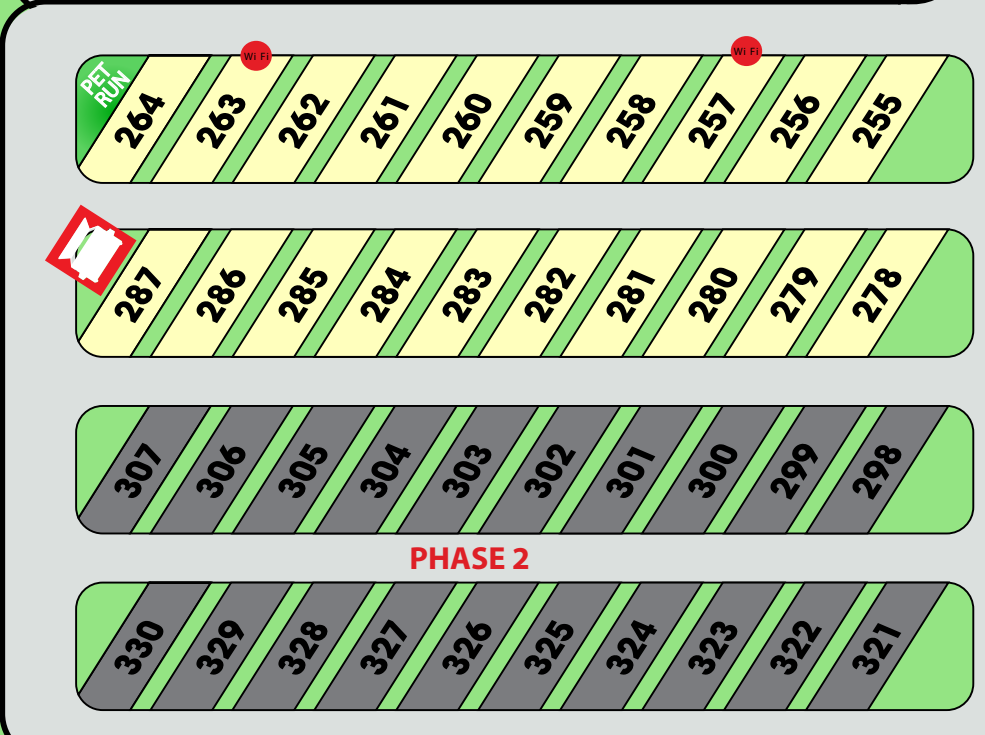

LAUNDRY

PICKLE BALL COURTS

PET RUN

N. COUNTRY CLUB DRIVE

PET AREA OFF-LEASH AREA IN FIELD ONLY ACCOMPANIED

N. COUNTRY CLUB DRIVE

RV STORAGE

TURNAROUND AREA

COUNTRY CLUB LANE

PHASE 2

PHASE 2

PHASE 2