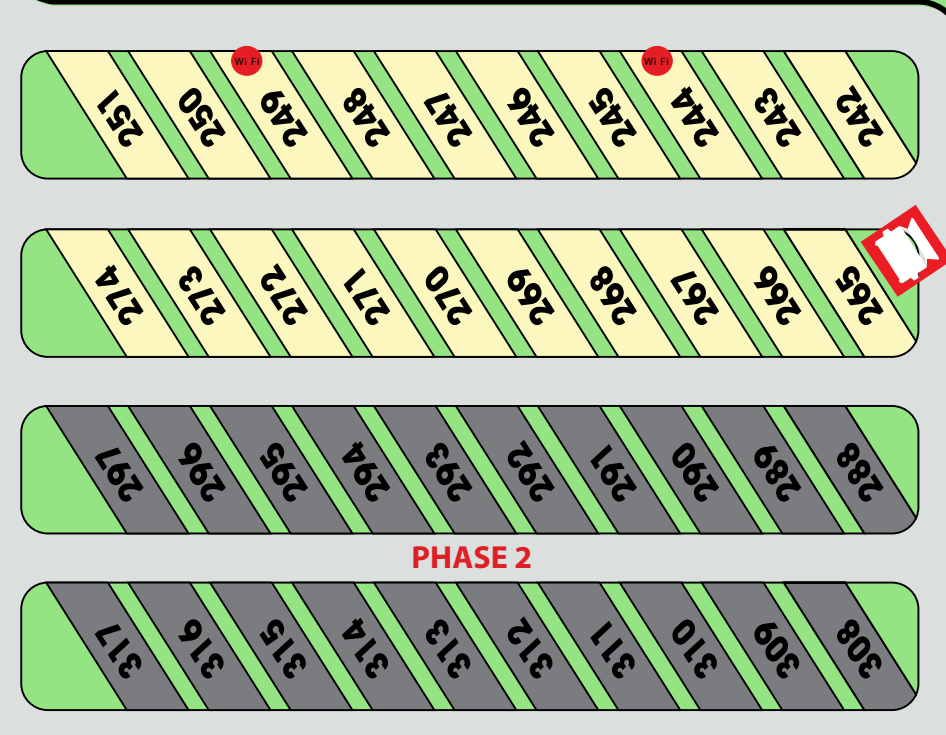

LAUNDRY

PICKLE BALL COURTS

PET RUN

N. COUNTRY CLUB DRIVE

PET AREA OFF-LEASH AREA IN FIELD ONLY ACCOMPANIED

N. COUNTRY CLUB DRIVE

RV STORAGE

TURNAROUND AREA

COUNTRY CLUB LANE

PHASE 2

PHASE 2

PHASE 2